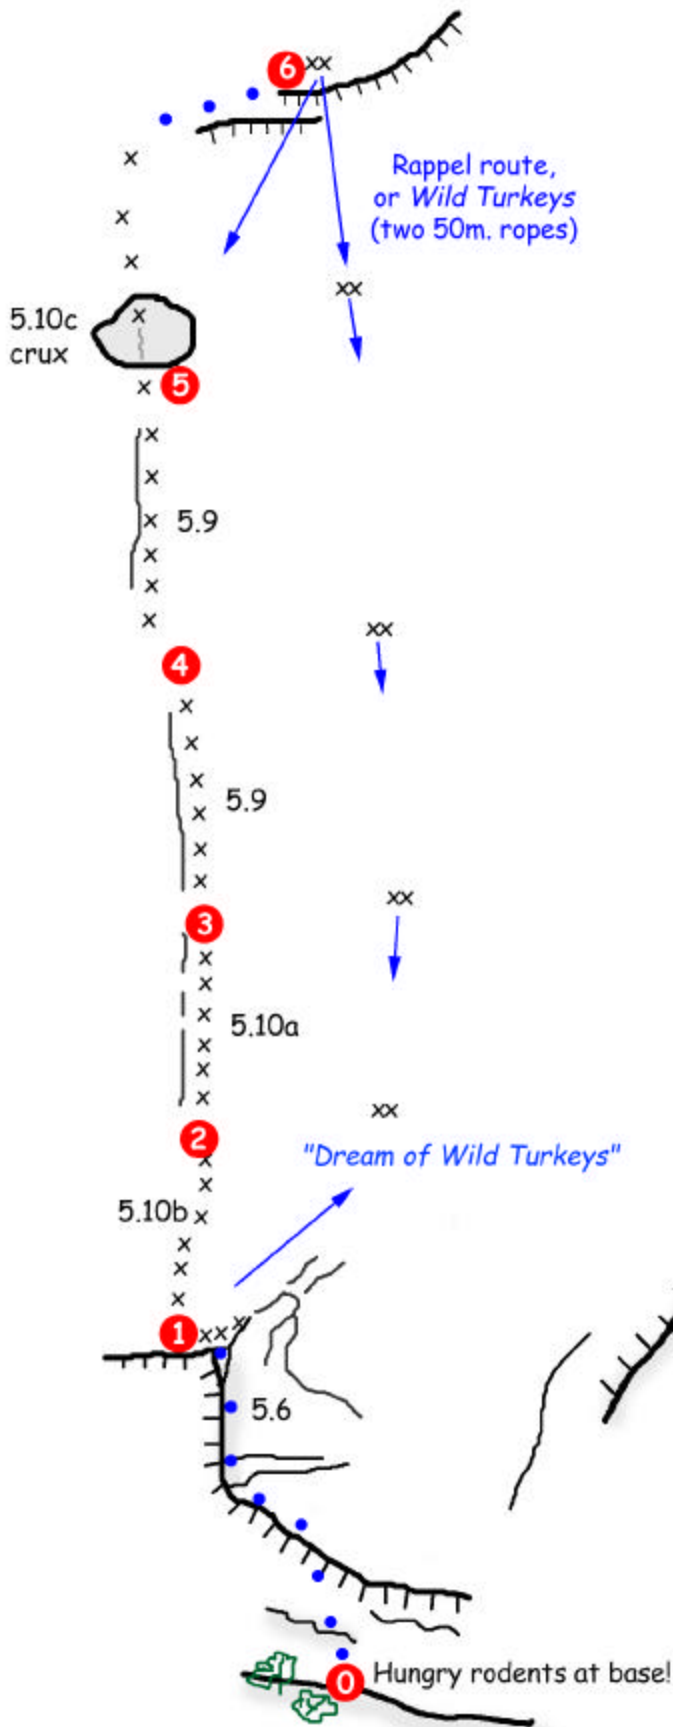

Prince of Darkness

Black Velvet Wall, Red Rocks
III, 5.10c

© Gary Clark 2001
North American Classics
naclassics.com

GEAR:
16 draws
4 small wired stoppers
2-3 medium pieces for p. 1
Not all bolts are shown.
Belays all have multiple bolts.

Pitch Lengths (approx.)

- p. 1 - 25m.
- p. 2 - 35m.
- p. 3 - 40m.
- p. 4 - 40m.
- p. 5 - 40m.
- p. 6 - 30m.