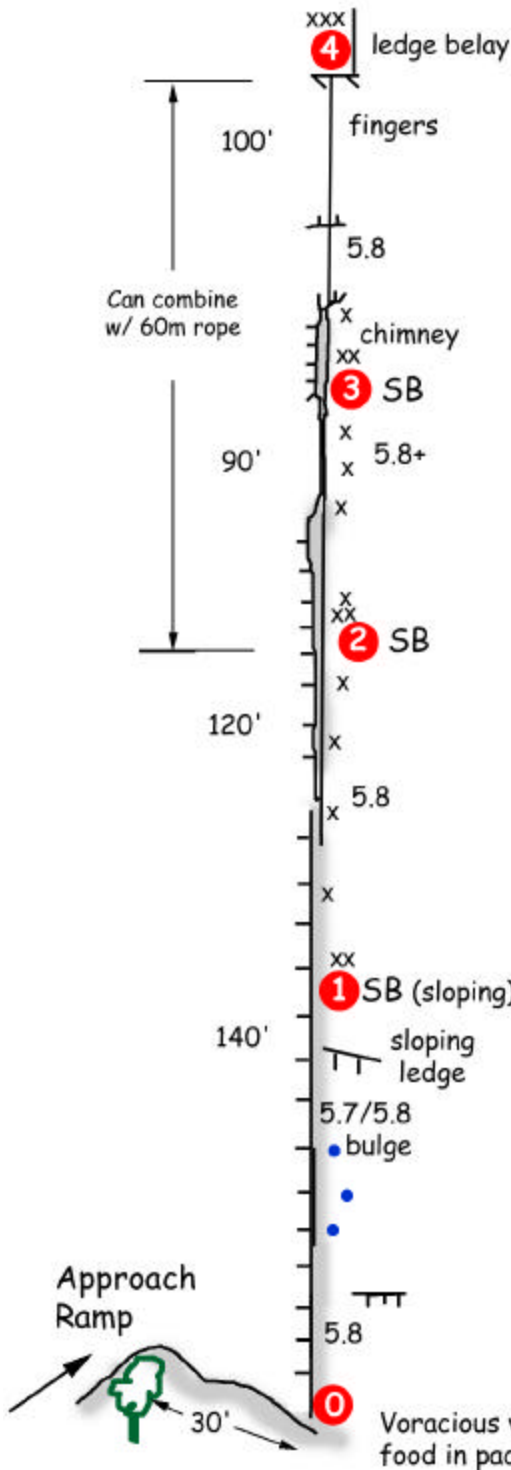

Crimson Chrysalis

(Cloud Tower, Red Rocks, NV)
IV 5.8+

© Bruce Bindner, G. Clark 2001
North American Classics
naclassics.com

Gear Suggestions:
mostly cams to 4"
Big Bro #2 & #3 optional
2 ropes for rappel